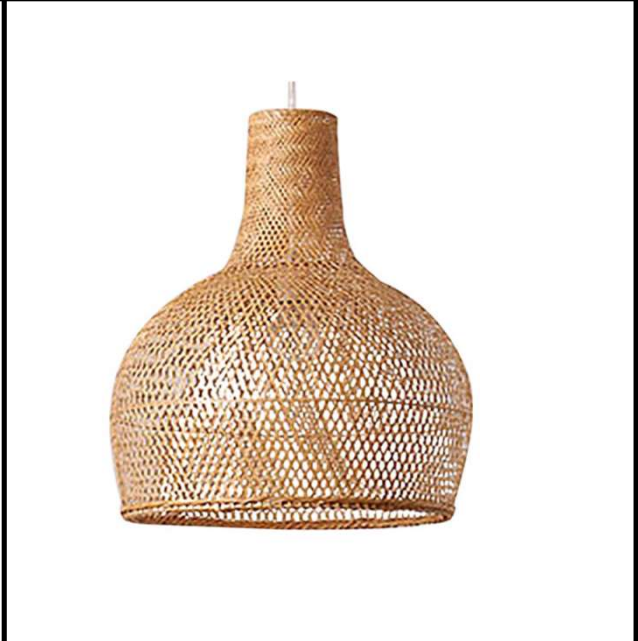

Sovitron Interior Pvt.Ltd.

<b>Model Name</b>	Bamboo Light / DL-BP23-15
<b>Description</b>	Downlighter

Technical description	Image
-----------------------	-------

<b>Dimension</b>	Based on Rquirement
<b>Frame</b>	Bamboo / Cane / Kauna
<b>Color Tempertaure</b>	5700K
<b>Power</b>	15W
<b>Total Luminous Flux</b>	1050 lm
<b>Efficacy</b>	70 lm/W
<b>IP rating</b>	20
<b>Color Rendering</b>	≥80
<b>Mounting</b>	Pendant
<b>Optics</b>	E 27 Holder
<b>Dimming</b>	NON-Dimmable
<b>Operating Voltage</b>	220-240 VAC
<b>Standard Lifetime</b>	L70 minimum at 50,000 burning hours